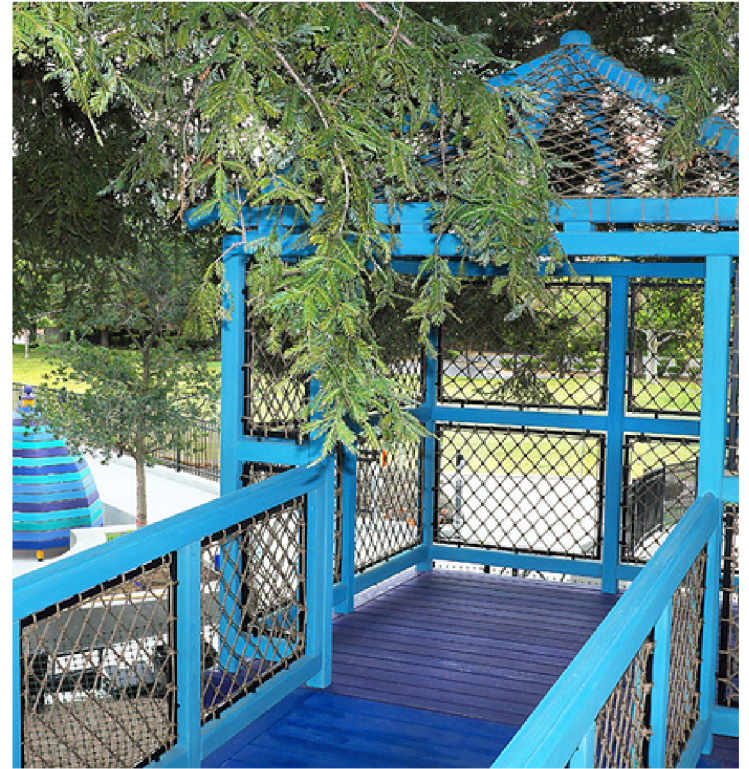

Tree Pod

Ages: 2 to 12

Price: Inquire

A special part of the Magical Bridge Playground in Redwood City, the Tree Pod is a fully accessible platform large enough to allow a wheelchair to maneuver and fully enclosed with rope netting for safety. The platform is attached to the trees using Tree Attachment Bolts (TABs) and gives visitors the feeling of being up in the tree tops while maintaining complete safety.

This structure meets ASTM F1487 Standards for Public Use Playground Equipment and the 2010 Americans with Disabilities Act.

Specifications on page 2

Tree Pod

Angled Ramp: from Landing Platform to Landing Platform around the Tree:

6' wide x 8.5' long elevated Access Ramp (53 SQ FT) with 5' clear pathway:

- 17' of 38" high barrier railing
- Attachment to Landing Platforms

Tree Pod:

8.5'x8.5' square Tree Pod, attached to the tree and supported with the girder system (72.5 SQ FT platform) with 5' diameter wheelchair turnaround:

- With two Tree Attachment Bolts supporting girder system
- 24' of 38" high barrier railing (3" diamond rope netting)
- Fully Enclosed netting:
 - Attached 2nd tier of redwood railing framing above 1st tier railing (24 linear feet)
 - Attached 3-sided Pyramid Roof above 2nd tier deck railing, creating fully enclosed and contained play space on 4 sides.